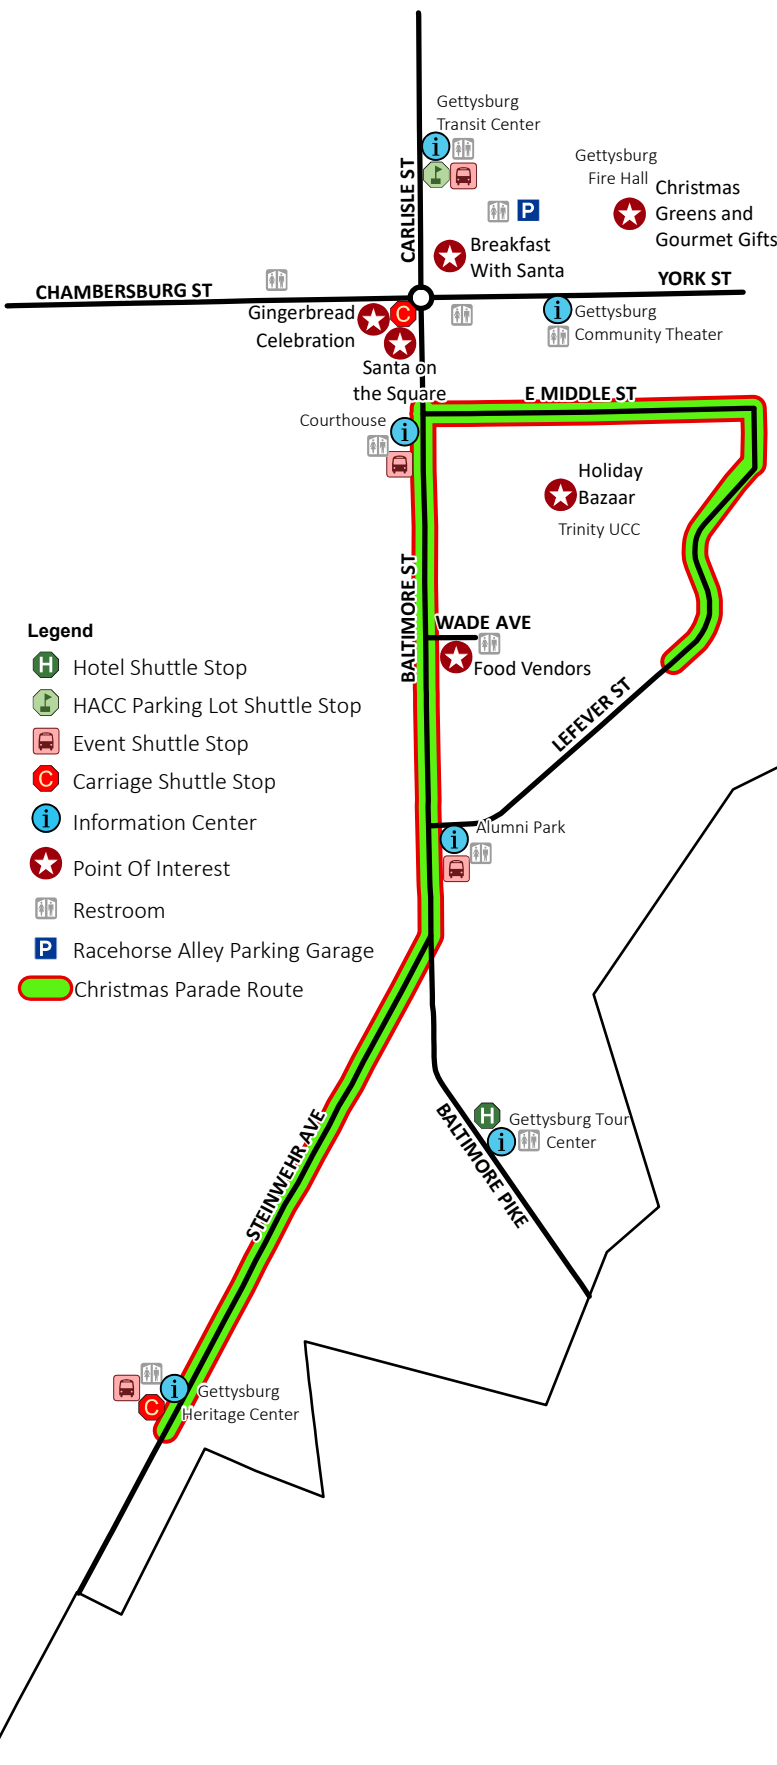

Christ Chapel at
Gettysburg College  Winter
Choral Concert

Legend

-  Hotel Shuttle Stop
-  HACC Parking Lot Shuttle Stop
-  Event Shuttle Stop
-  Carriage Shuttle Stop
-  Information Center
-  Point Of Interest
-  Restroom
-  Racehorse Alley Parking Garage
-  Christmas Parade Route